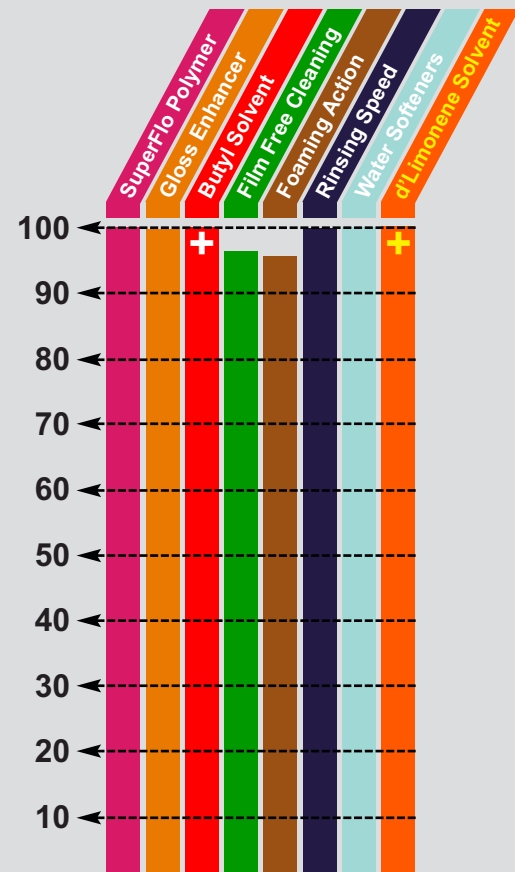

HOUSE WASH

Limonene

**55 GALLONS
SALE \$149.00**

Citrus Solvent house wash for vinyl, aluminum and wood siding.

One drum pak of LIMONENE makes **55 GALLONS** of a Severe Duty Extract.

Contains a heavy concentration of butyl solvents, 'buffered' heavy duty builders, surfactants, 'quick rinse' agents and silicone based gloss enhancers.

Available Sizes:

55 Gallon Drum Pak	#LIM55	\$164.00
30 Gallon Drum Pak	#LIM30	\$ 97.50
5 Gallon Drum Pak	#LIM5	\$ 50.00

SHIPPING INCLUDED

To determine which product is best suited for you visit our website at www.envirospec.com